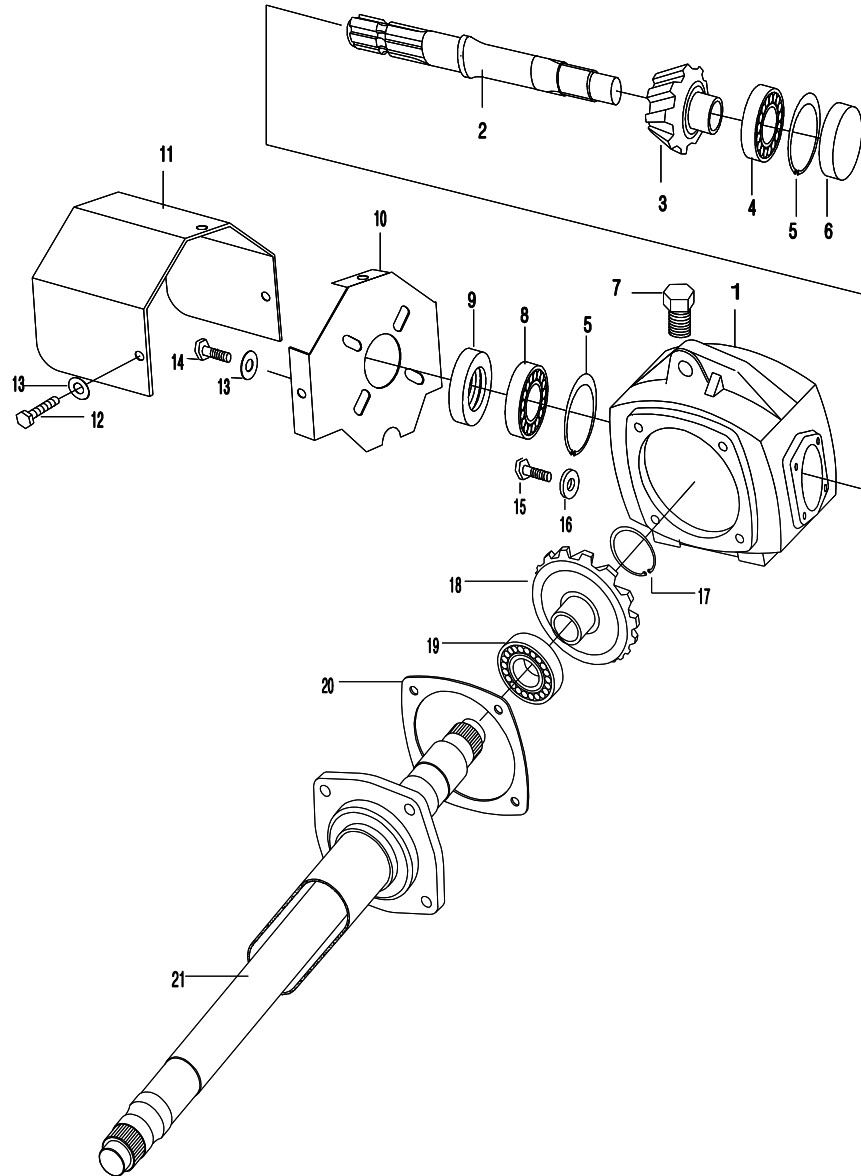

YJC052-MISSION GROUP

Ref No	Part No	Part Name	Q'ty	Price
1	YJR145-100100	Case, Mission	1	
2	YJR145-100200	Shaft, Input	1	
3	YJR145-100300	12T Gear Bevel	1	
4	DS0120-030305	Bearing, Taper	1	
5	DS0800-200062	Ring, Snap	2	
6	DS0240-620700	Seal, Oil	1	
7	YJR145-100500	Cap, Oil	1	
8	DS0120-006007	Bearing, Ball	1	
9	DS0250-356010	Seal, Oil	1	
10	YJR145-302020	Bracket, Cover	1	
11	YJR145-302010	Cover, Safety	1	
12	0327-008014	Bolt w/washer	3	
13	0930-008000	Washer	7	
14	0327-008016	Bolt w/washer	4	
15	0321-012014	Bolt	1	
16	0920-010000	Washer, Packing	1	
17	DS0800-000035	Ring, Snap	1	
18	YJR145-100400	21T Gear Bevel	1	
19	DS0121-006307	Bearing, Ball	1	
20	YJR145-201030	Packing	1	
21	YJR145-201100	Shaft, Driver	1