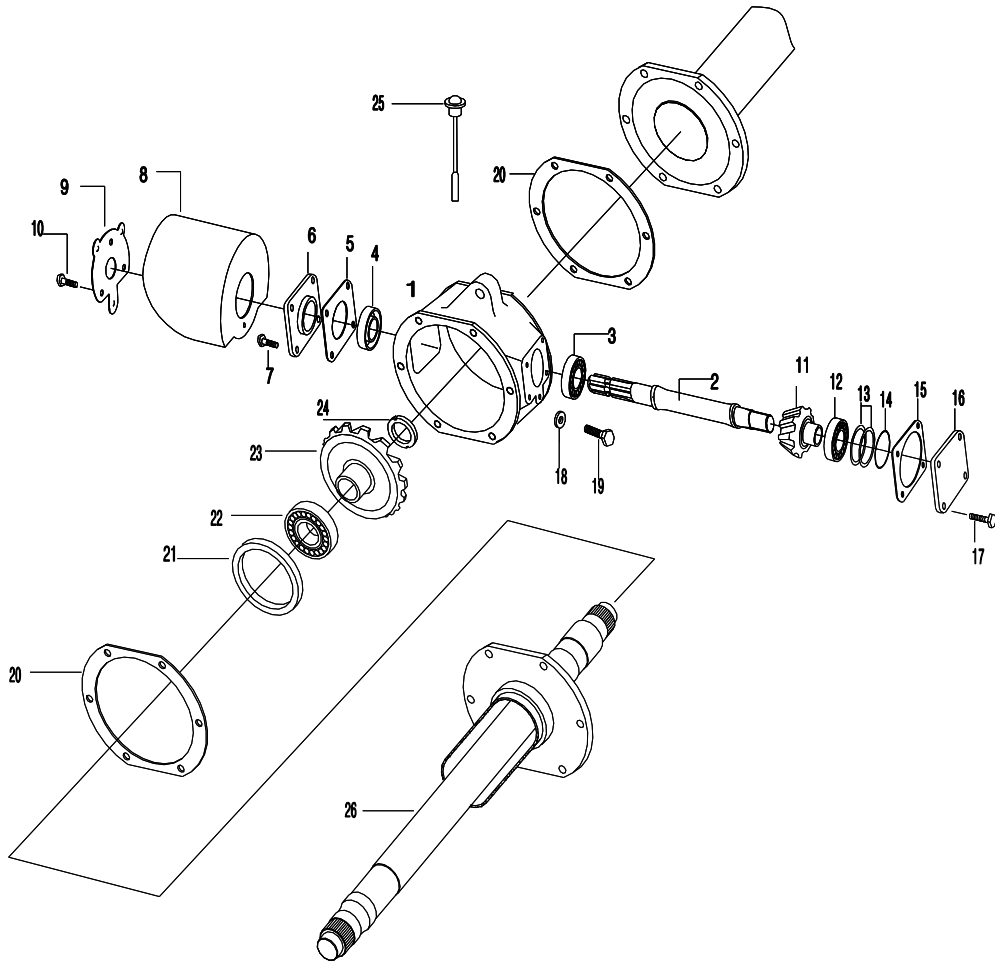

YJR062-MISSION GROUP

Ref No	Part No	Part Name	Q'ty	Price
1	1390-105000	Case, Mission	1	
2	1290-101000	Shaft, Input	1	
3	0310-030207	Bearing,Taper	1	
4	0320-355511	Seal, Oil	1	
5	2131-345010	Packing, Cover, Input Shaft	1	
6	1390-101000	Cover, Input Shaft	1	
7	0327-110030	Bolt	4	
8	1731-500018	Cover, Safety	1	
9	1731-500019	Bracket, Cover	1	
10	0327-008014	Bolt w/washer	3	
11	1390-115000	13T Gear Bevel	1	
12	0310-030208	Bearing,Taper	1	
13	1390-102000	Shim1	2	
14	1390-102200	Shim2	1	
15	1390-104010	Packing, Cover, Inout Shaft	1	
16	1390-104000	Cover, Inout Shaft	1	
17	0327-010030	Bolt w/washer	4	
18	0920-010000	Washer, Packing	1	
19	0321-012014	Bolt	1	
20	1500-322000	Shim,Mission Case	2	
21	0320-507206	Seal, Oil	1	
22	0310-062100	Bearing, Ball	1	
23	1390-116000	33T Gear Bevel	1	
24	0150-033000	M33 Nut	1	
25	2131-301000	Gauge, Oil	1	
26	1520-101001	Shaft, Driver	1