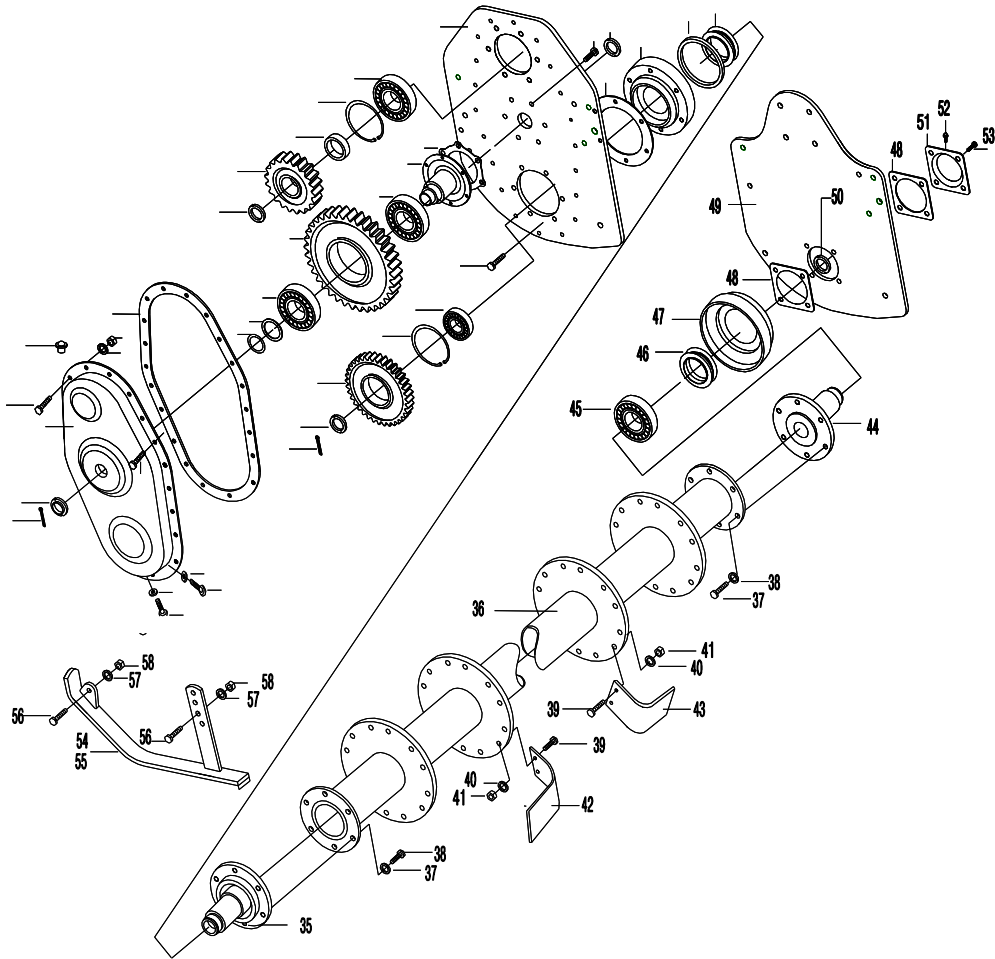

YJR062-SIDER GEAR GROUP 2

Ref No	Part No	Part Name	Q'ty	Price
35	1450-200026	Shaft, Spline	1	
36	1520-202000	Shaft, Tillage	1	
37	0321-012025	Bolt	12	
38	0931-012000	Washer, Spring	12	
39	0321-012035	Bolt	96	
40	0931-012000	Washer, Spring	96	
41	0410-012000	Nut	96	
42	YJR145-201350	Blade, LH	24	
43	YJR145-201360	Blade, RH	24	
44	1450-200031	Shaft, RH	1	
45	0310-062070	Bearing, Ball	1	
46	0320-760042	Seal, Group	1	
47	1450-200032	Boss, Tillage	1	
48	70436-5214	Packing	2	
49	1520-203000	Bracket	1	
50	0150-030000	M30 Nut	1	
51	1450-200034	Cover, Bearing	1	
52	0231-080001	plug, grease	1	
53	0321-010020	Bolt w/washer	4	
54	Y1607-120	Skid LH	1	
55	Y1607-130	Skid RH	1	
56	0310-012035	Bolt	4	
57	0931-012000	Washer, Spring	4	
58	0410-012000	Nut	4