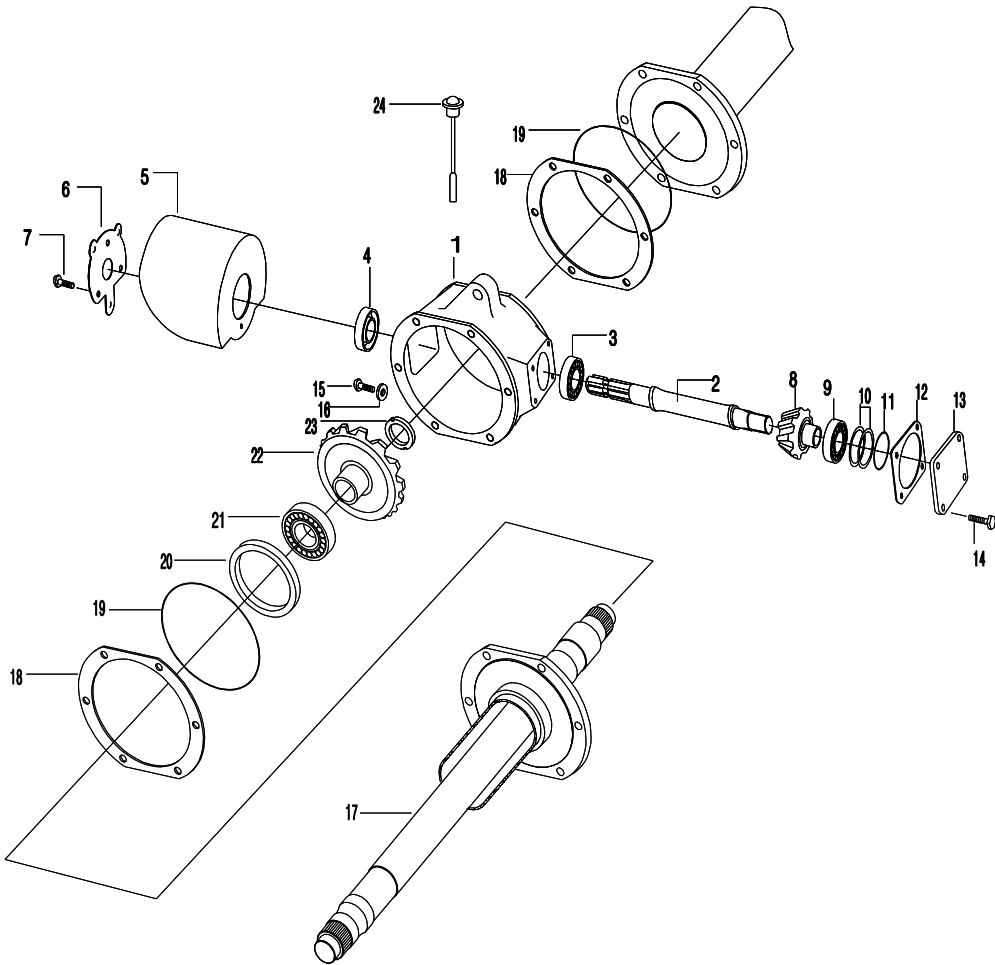

YJR074-MISSION GROUP

Ref No	Part No	Part Name	Q'ty	Price
1	1731-500020	Case, Mission	1	
2	1731-500017	Shaft, Input	1	
3	0120-032007	Bearing,Taper	1	
4	0250-355511	Seal, Oil	1	
5	1731-500018	Cover, Safety	1	
6	1731-500019	Bracket, Cover	1	
7	0327-008014	Bolt w/washer	3	
8	1731-500021	12T Gear Bevel	1	
9	0120-030208	Bearing,Taper	1	
10	1331-103000	Shim1	2	
11	1800-600119	Shim2	1	
12	0910-300075	Packing, Cover, Input Shaft	1	
13	1731-500022	Cover, Input Shaft	1	
14	0327-010030	Bolt w/washer	4	
15	0321-010014	Bolt	1	
16	0920-010000	Washer, Packing	1	
17	1651-5000247	Shaft, Driver	1	
18	1331-125000	Shim,Mission Case	2	
19	0910-300162	O-Ring	2	
20	0250-557809	Seal, Oil	1	
21	0120-030211	Bearing,Taper	1	
22	1731-500023	25T Gear Bevel	1	
23	1261-108000	M38 Nut	1	
24	1331-106000	Gauge, Oil	1