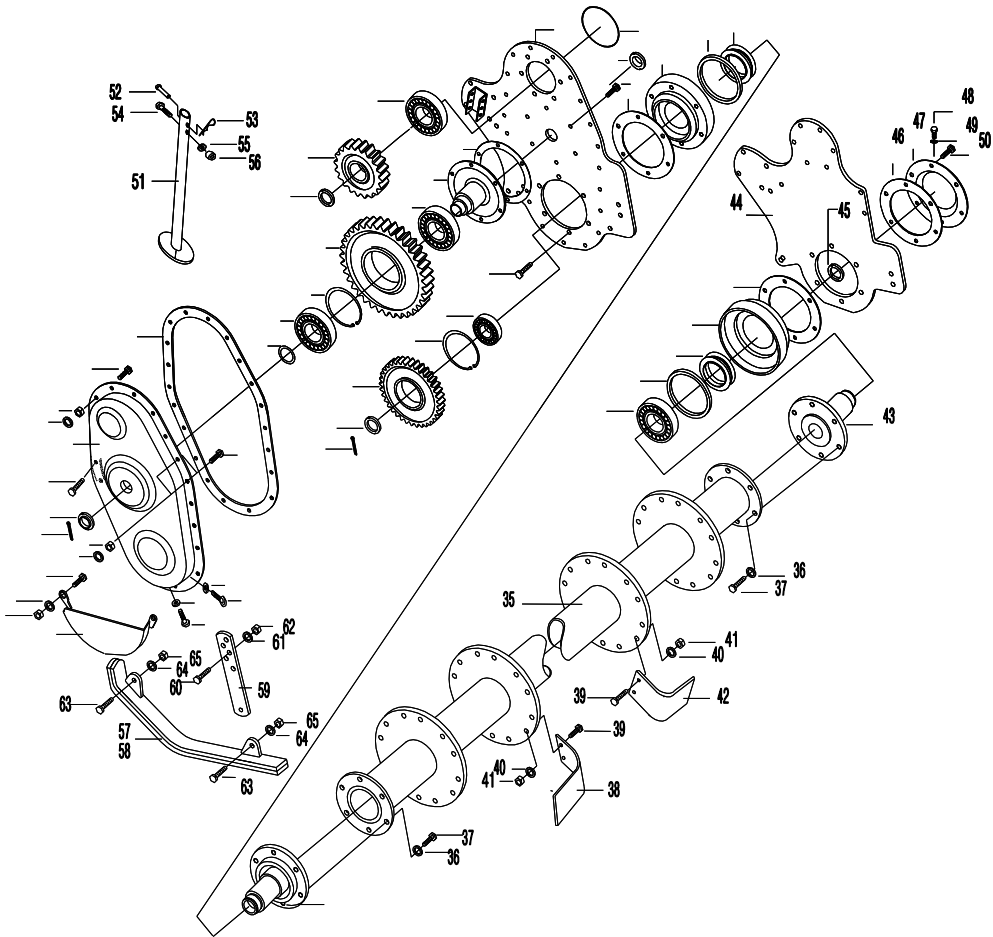

YJR080,090-SIDER GEAR GROUP 2

Ref No	Part No	Part Name	Q'ty		Price
			080	090	
35	2000-600032	Shaft, Tillage	1		
	M210-600032	Shaft, Tillage		1	
36	0931-014010	Washer, Spring	12	12	
37	0310-014030	Bolt	12	12	
38	1730-519000	Blade, LH	24	27	
39	0310-014035	Bolt	96	108	
40	0931-014000	Washer, Spring	96	108	
41	0410-014000	Nut	96	108	
42	1730-519001	Blade, RH	24	27	
43	1731-500035	Shaft, RH	1	1	
44	1800-600033	Bracket	1	1	
45	1331-123001	M38 Nut	1	1	
46	1731-500037/2	Packing, Cover, Boss	1	1	
47	1731-500037	Cover, Boss	1	1	
48	0322-014012	Plug 2	1	1	
49	0920-014000	Packing, Plate	1	1	
50	0321-012025	Bolt w/washer	6	6	
51	1731-500006	Stand	1	1	
52	0851-010055	Pin	1	1	
53	1109-020000	Pin-R Shape	1	1	
54	0310-010055	Bolt	1	1	
55	0931-010000	Washer, Spring	1	1	
56	0410-010000	Nut	1	1	
57	1731-500038	Skid LH	1	1	
58	1731-500039	Skid RH	1	1	
59	1731-500040	Bracket , Skid	2	2	
60	0310-012050	Bolt	2	2	
61	0931-012000	Washer, Spring	2	2	
62	0410-012000	Nut	2	2	
63	0310-012035	Bolt	2	2	
64	0931-012000	Washer, Spring	4	4	
65	0410-012000	Nut	4	4