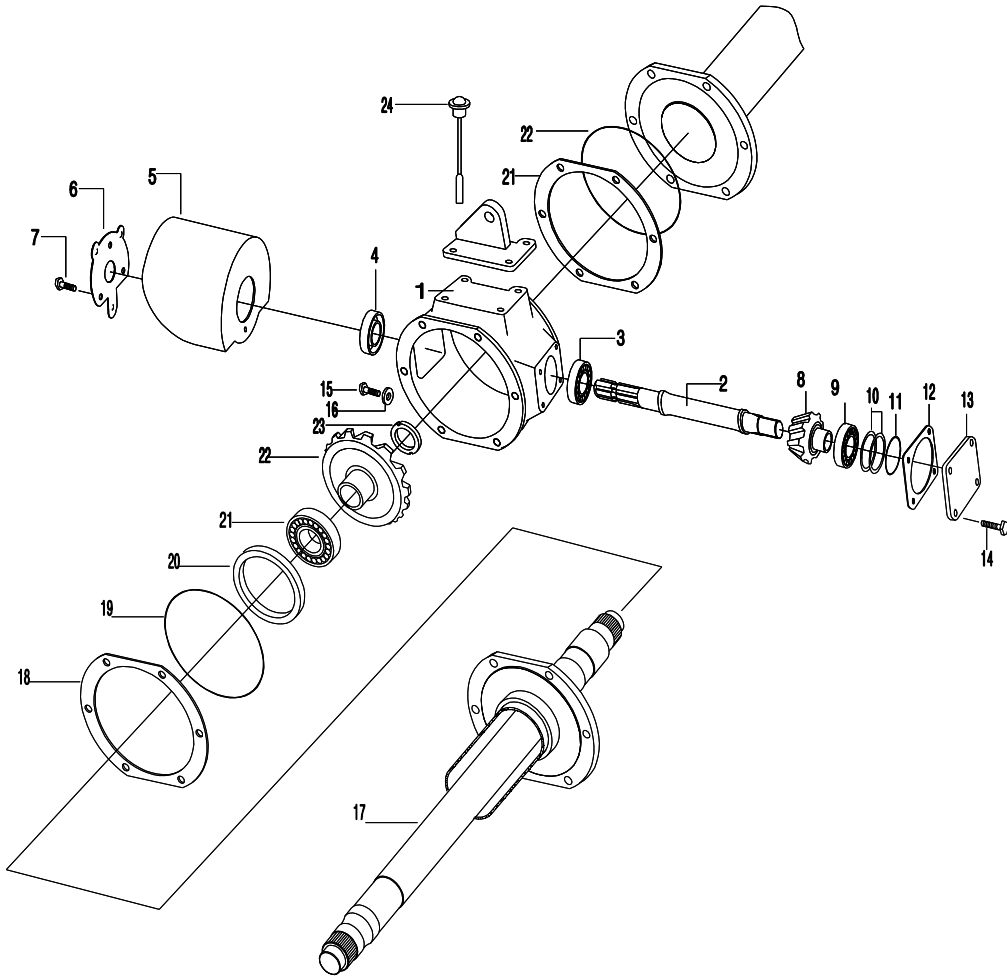

YJR080,090-MISSION GROUP

Ref No	Part No	Part Name	Q'ty		Price
			080	090	
1	1780-101000	Case, Mission	1	1	
2	YJ080-100100	Shaft, Input	1	1	
3	0120-032007	Bearing, Taper	1	1	
4	0250-355511	Seal, Oil	1	1	
5	1731-500018	Cover, Safety	1	1	
6	1731-500019	Bracket, Cover	1	1	
7	0327-008014	Bolt w/washer	3	3	
8	YJ080-100200	12T Gear Bevel	1	1	
9	0120-032210	Bearing, Taper	1	1	
10	1331-116000	Shim1	2	2	
11	1800-600119	Shim2	1	1	
12	YJ080-115020	Packing, Cover, Input Shaft	1	1	
13	YJ080-115000	Cover, Input Shaft	1	1	
14	0327-010030	Bolt w/washer	4	4	
15	0321-010014	Bolt	1	1	
16	0920-010000	Washer, Packing	1	1	
17	YJ080-200100	Shaft, Driver	1		
	YJ090-200100	Shaft, Driver		1	
18	YJ080-115030	Shim, Mission Case	2	2	
19	0910-300162	O-Ring	2	2	
20	0250-557809	Seal, Oil	1	1	
21	0120-302120	Bearing, Taper	1	1	
22	YJ080-100300	25T Gear Bevel	1	1	
23	1261-108000	M38 Nut	1	1	
24	1331-106000	Gauge, Oil	1	1